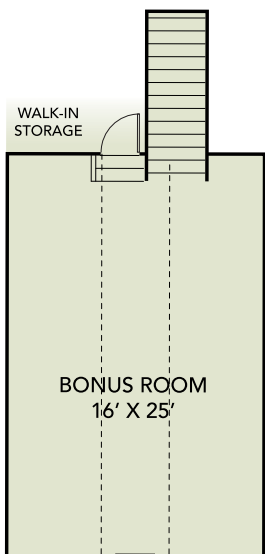

### square footage - standard

total heated: 2,310 sq.ft.  
covered outdoor living: 389 sq.ft.  
garage: 634 sq.ft.  
storage (walk-in): 573 sq.ft.

**total 3,906 sq.ft.**

### overall dimensions

59' width X 85'6" depth

total heated: 415 sq.ft.

total heated: 447 sq.ft.