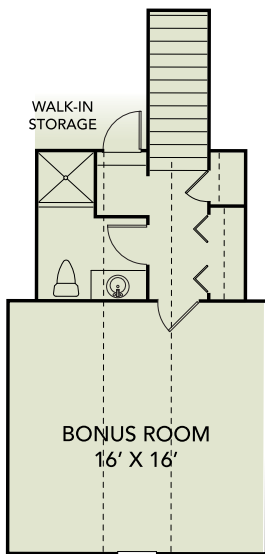

### square footage - standard

total heated: 2,310 sq.ft.  
covered outdoor living: 389 sq.ft.  
garage: 634 sq.ft.  
storage (walk-in): 573 sq.ft.

**total 3,906 sq.ft.**

### overall dimensions

59' width X 85'6" depth

total heated: 415 sq.ft.

total heated: 447 sq.ft.