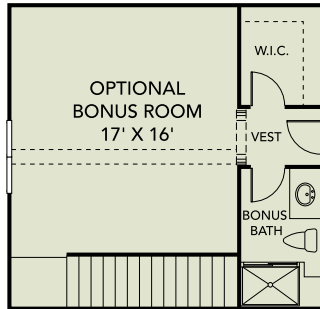

# St. Annes Series of Homes

Three distinct home styles in our European Collection

St. Annes I

St. Annes II

St. Annes III

**KENT** *select*  
A SMARTER WAY TO A LUXURY HOME

*square footage - standard*

total heated: 2,509 sq.ft.  
covered outdoor living: 470 sq.ft.  
garage: 473 sq.ft.  
storage (walk-in): 404 sq.ft.  
**total 3,856 sq.ft.**

*overall dimensions*

53'4" width X 85'6" depth

total heated: 404 sq.ft.